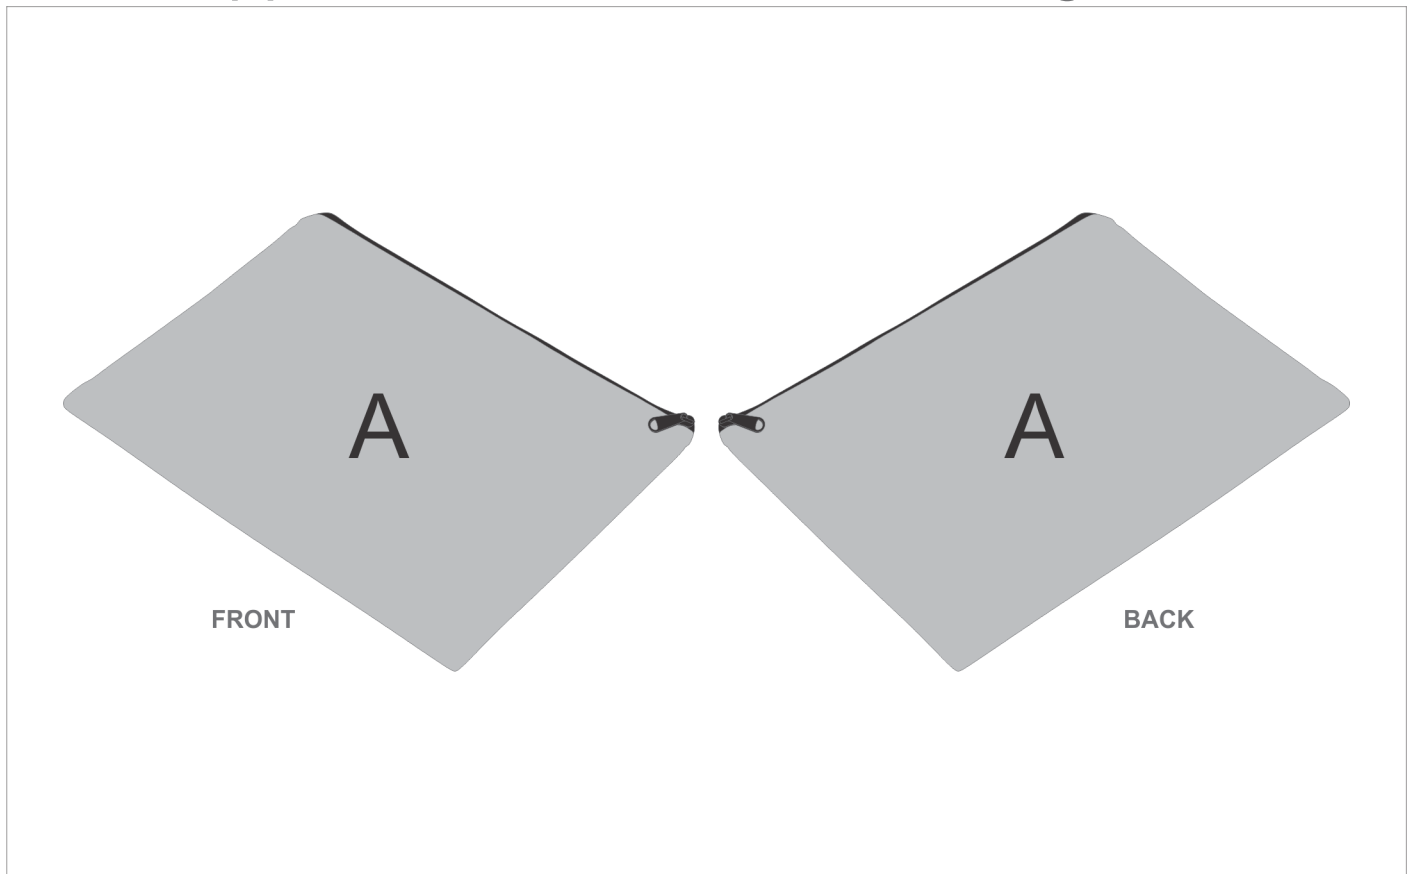

SG-HP-18-G

PPS Hoppla Clifton A4 Document Bag

Need to know:

- Includes 1-Position Sublimation (setup fees apply)
- **Please Note: We cannot guarantee 100% logo Alignment on all Brandable Panels.**

Branding Options:

Position A

1. Custom Sublimation A (CPSUB-A)
Full Colour
Size: 370mm wide x 540mm high